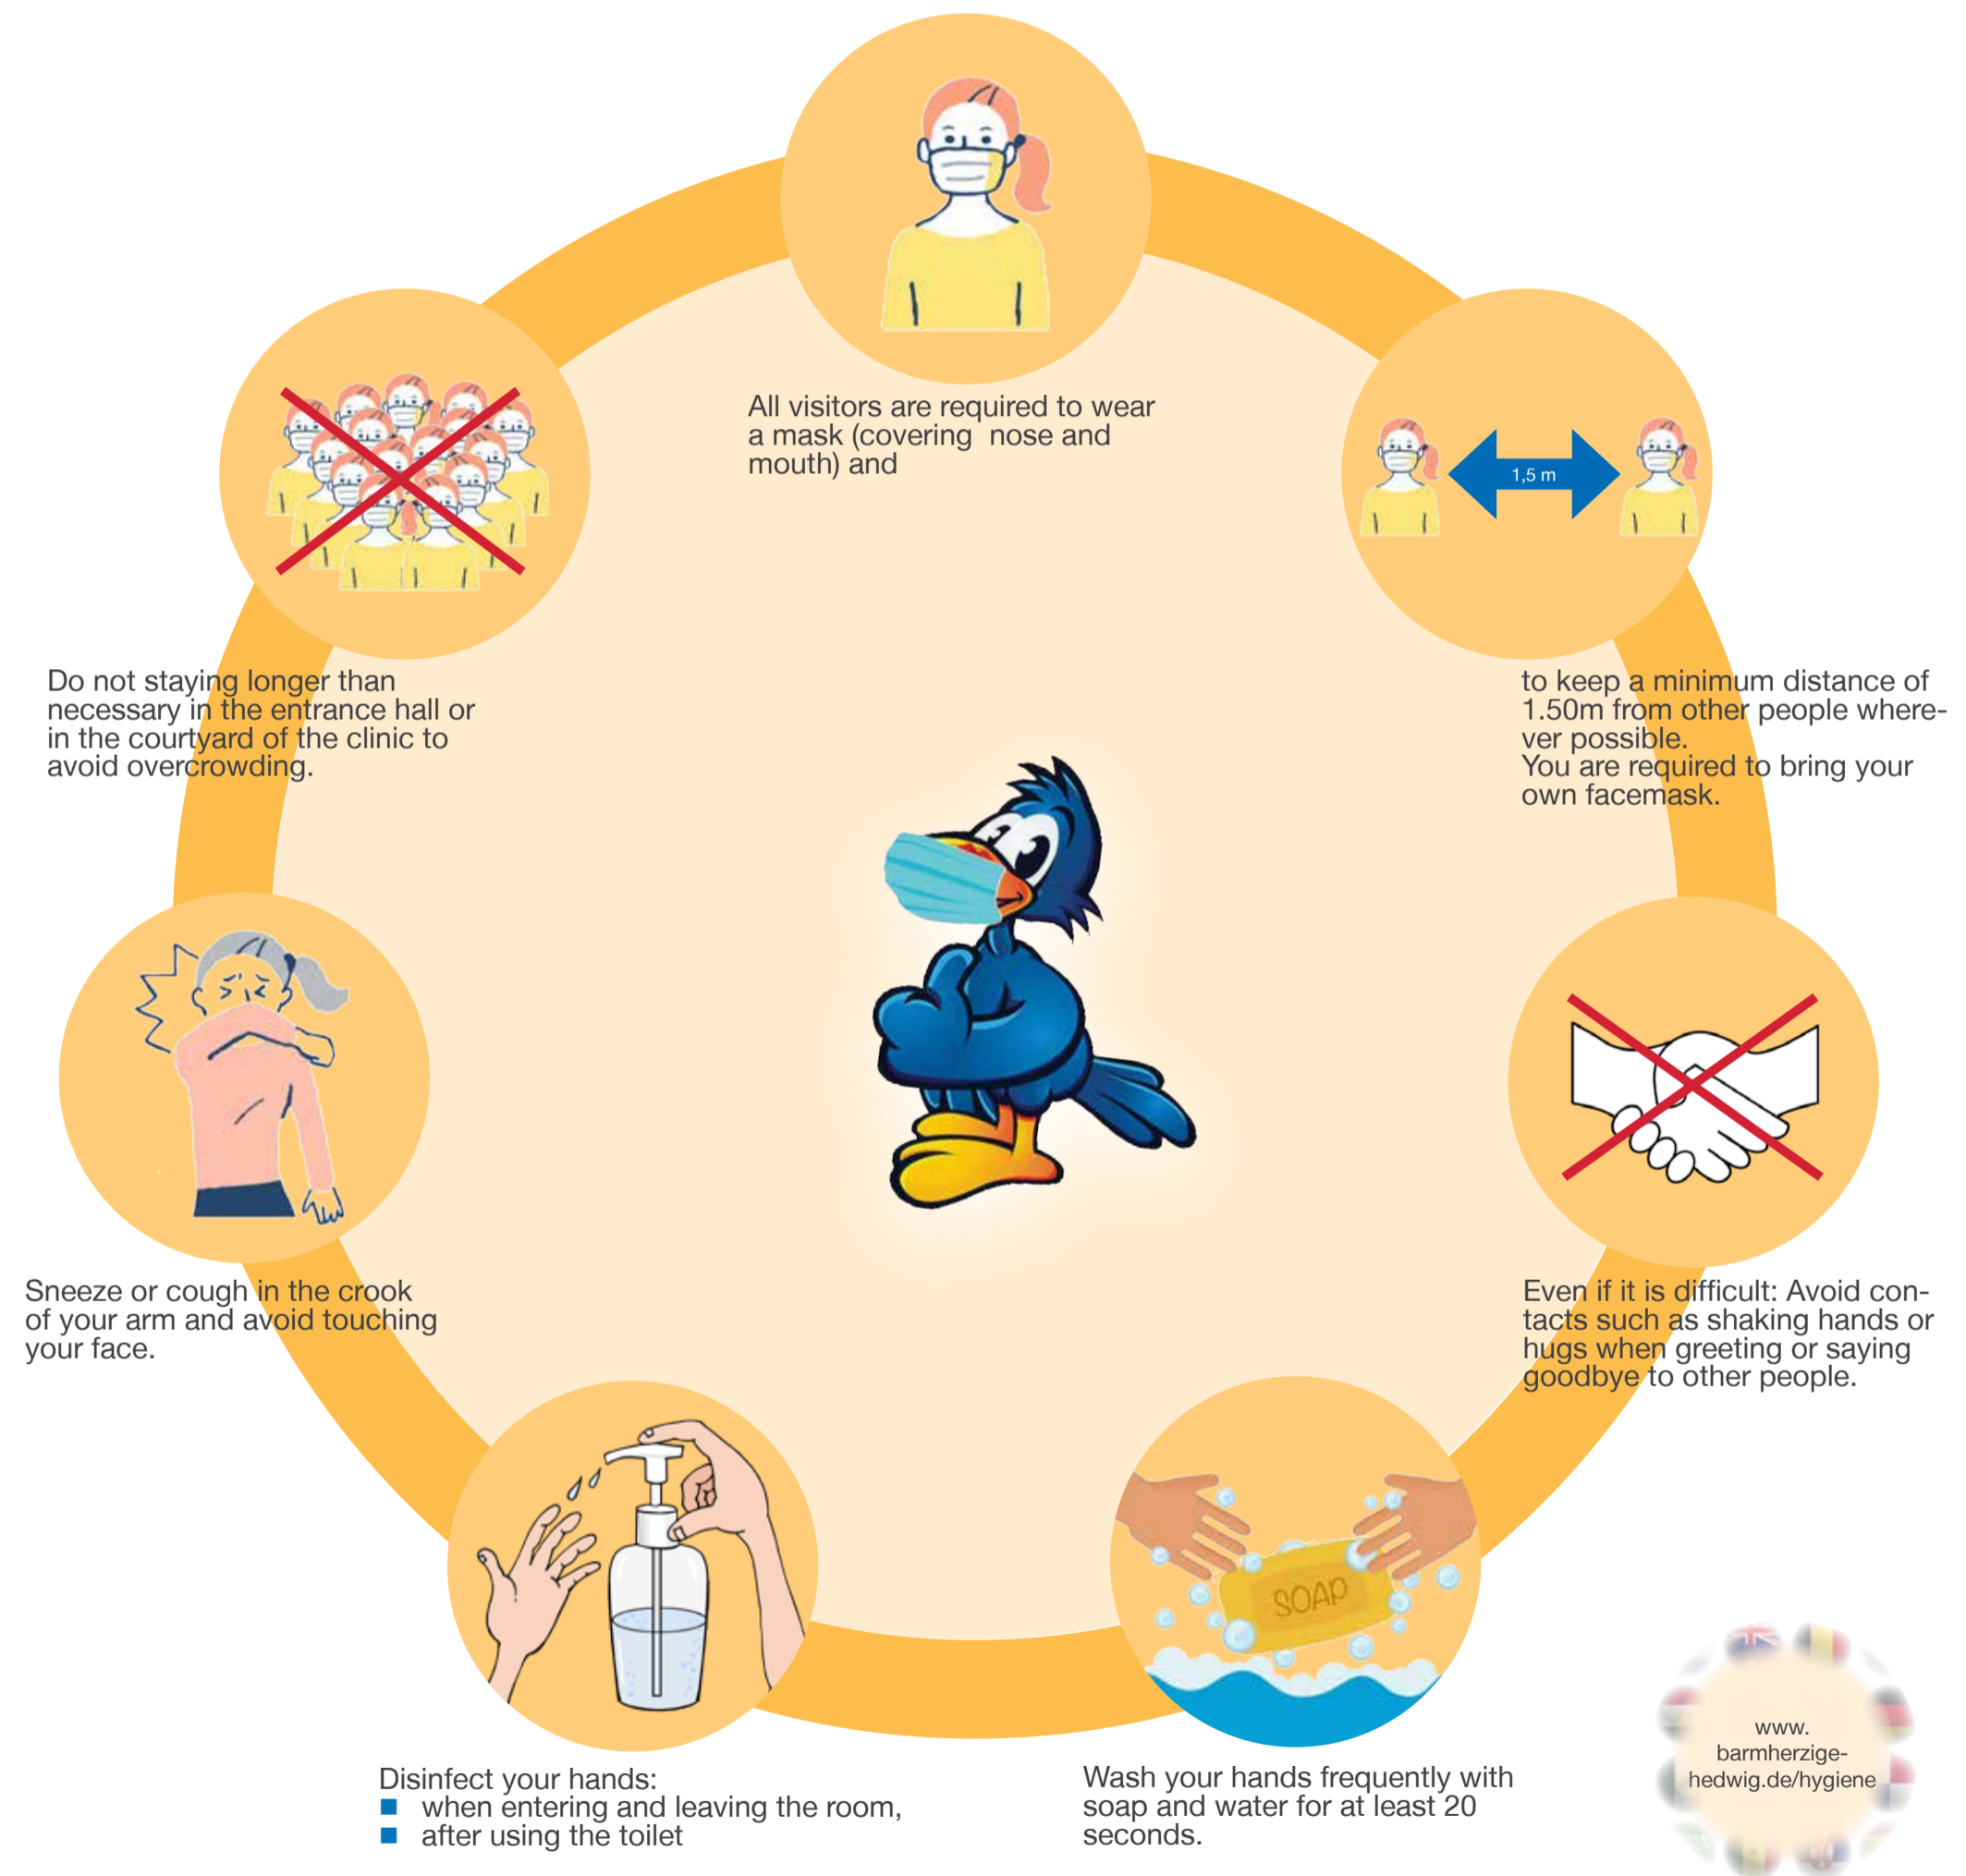

REGULATIONS FOR DISTANCE CONTROL AND HYGIENE

For patients and visitors of the St. Hedwig clinic

Dear patients, dear visitors,

you can actively help to protect yourself and others from infection. We therefore ask you to comply with the following hygiene rules:

BARMHERZIGE BRÜDER
Klinik St. Hedwig
Regensburg